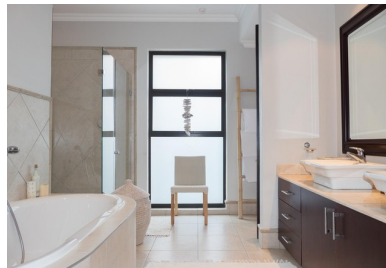

6 Bedroom Self Catering House, Zimbali Coastal Resort, Sea View Villas

High Season

R 13,200

Rates charged per property per night.

Mid Season

R 9,300

Low Season

R 9,300

A home to tick off your Bucket List

This large spacious house is in the Zimbali Beach Estate and has great sea views from the outdoor areas. It is a six bedroom, six bathroom home. It has a private pool, loungers and private braai facilities. The walk in level encompasses an open living area, lounge, dining room, kitchen and a two separate wooden decks for exquisite outdoor entertaining. Zimbali Beach Estate is an exclusive Estate with direct beach access from each home. You are walking distance from the beach and have access to all amenities within the Zimbali Resort.

Features

Cleaning Services Monday - Saturday

Bedrooms	6	Bathrooms	6	Living Areas	
Sleeps	12	Baths	4	Lounge	2
King Beds	1	Showers	5	Air Conditioning	Yes
Queen Beds	3			DSTV	Yes
Double Beds	4				

Kitchen

Washing Machine	Yes
Tumble Dryer	Yes
Dishwasher	Yes