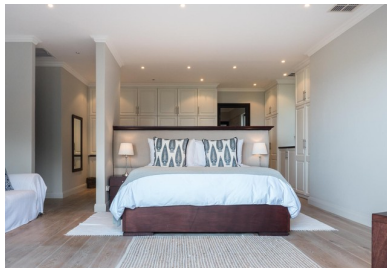

6 Bedroom Self Catering House, Zimbali Coastal Resort, Sea View Villas

High Season

R 13,200

Rates charged per property per night.

Mid Season

R 9,300

Low Season

R 9,300

A home to tick off your Bucket List

This large spacious house is in the Zimbali Beach Estate and has great sea views from the outdoor areas. It is a six bedroom, six bathroom home. It has a private pool, loungers and private braai facilities. The walk in level encompasses an open living area, lounge, dining room, kitchen and a two separate wooden decks for exquisite outdoor entertaining. Zimbali Beach Estate is an exclusive Estate with direct beach access from each home. You are walking distance from the beach and have access to all amenities within the Zimbali Resort.

Features

Cleaning Services Monday - Saturday

Bedrooms	6	Bathrooms	6	Living Areas	
Sleeps	12	Baths	4	Lounge	2
King Beds	1	Showers	5	Air Conditioning	Yes
Queen Beds	3			DSTV	Yes
Double Beds	4				

Kitchen

Washing Machine	Yes
Tumble Dryer	Yes
Dishwasher	Yes