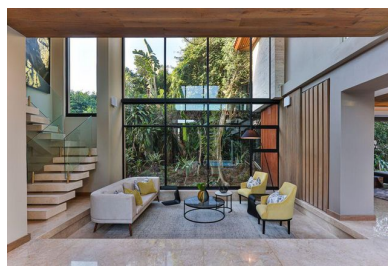

## 6 Bedroom Home

Extremely spacious home over two levels overlooking the Sea. This large house has an open plan living area with lounge, dining-room and kitchen leading onto a covered patio with a lovely outdoor braai area. It has a separate courtyard with private pool and sun loungers. There are two lounges, and a double lounge and tv area downstairs, with the bedrooms. Well equipped kitchen, with all modern appliances and a counter to eat at. This home hosts six bedrooms on two levels. This home is perfect for larger families, looking for plenty of space on their holiday.